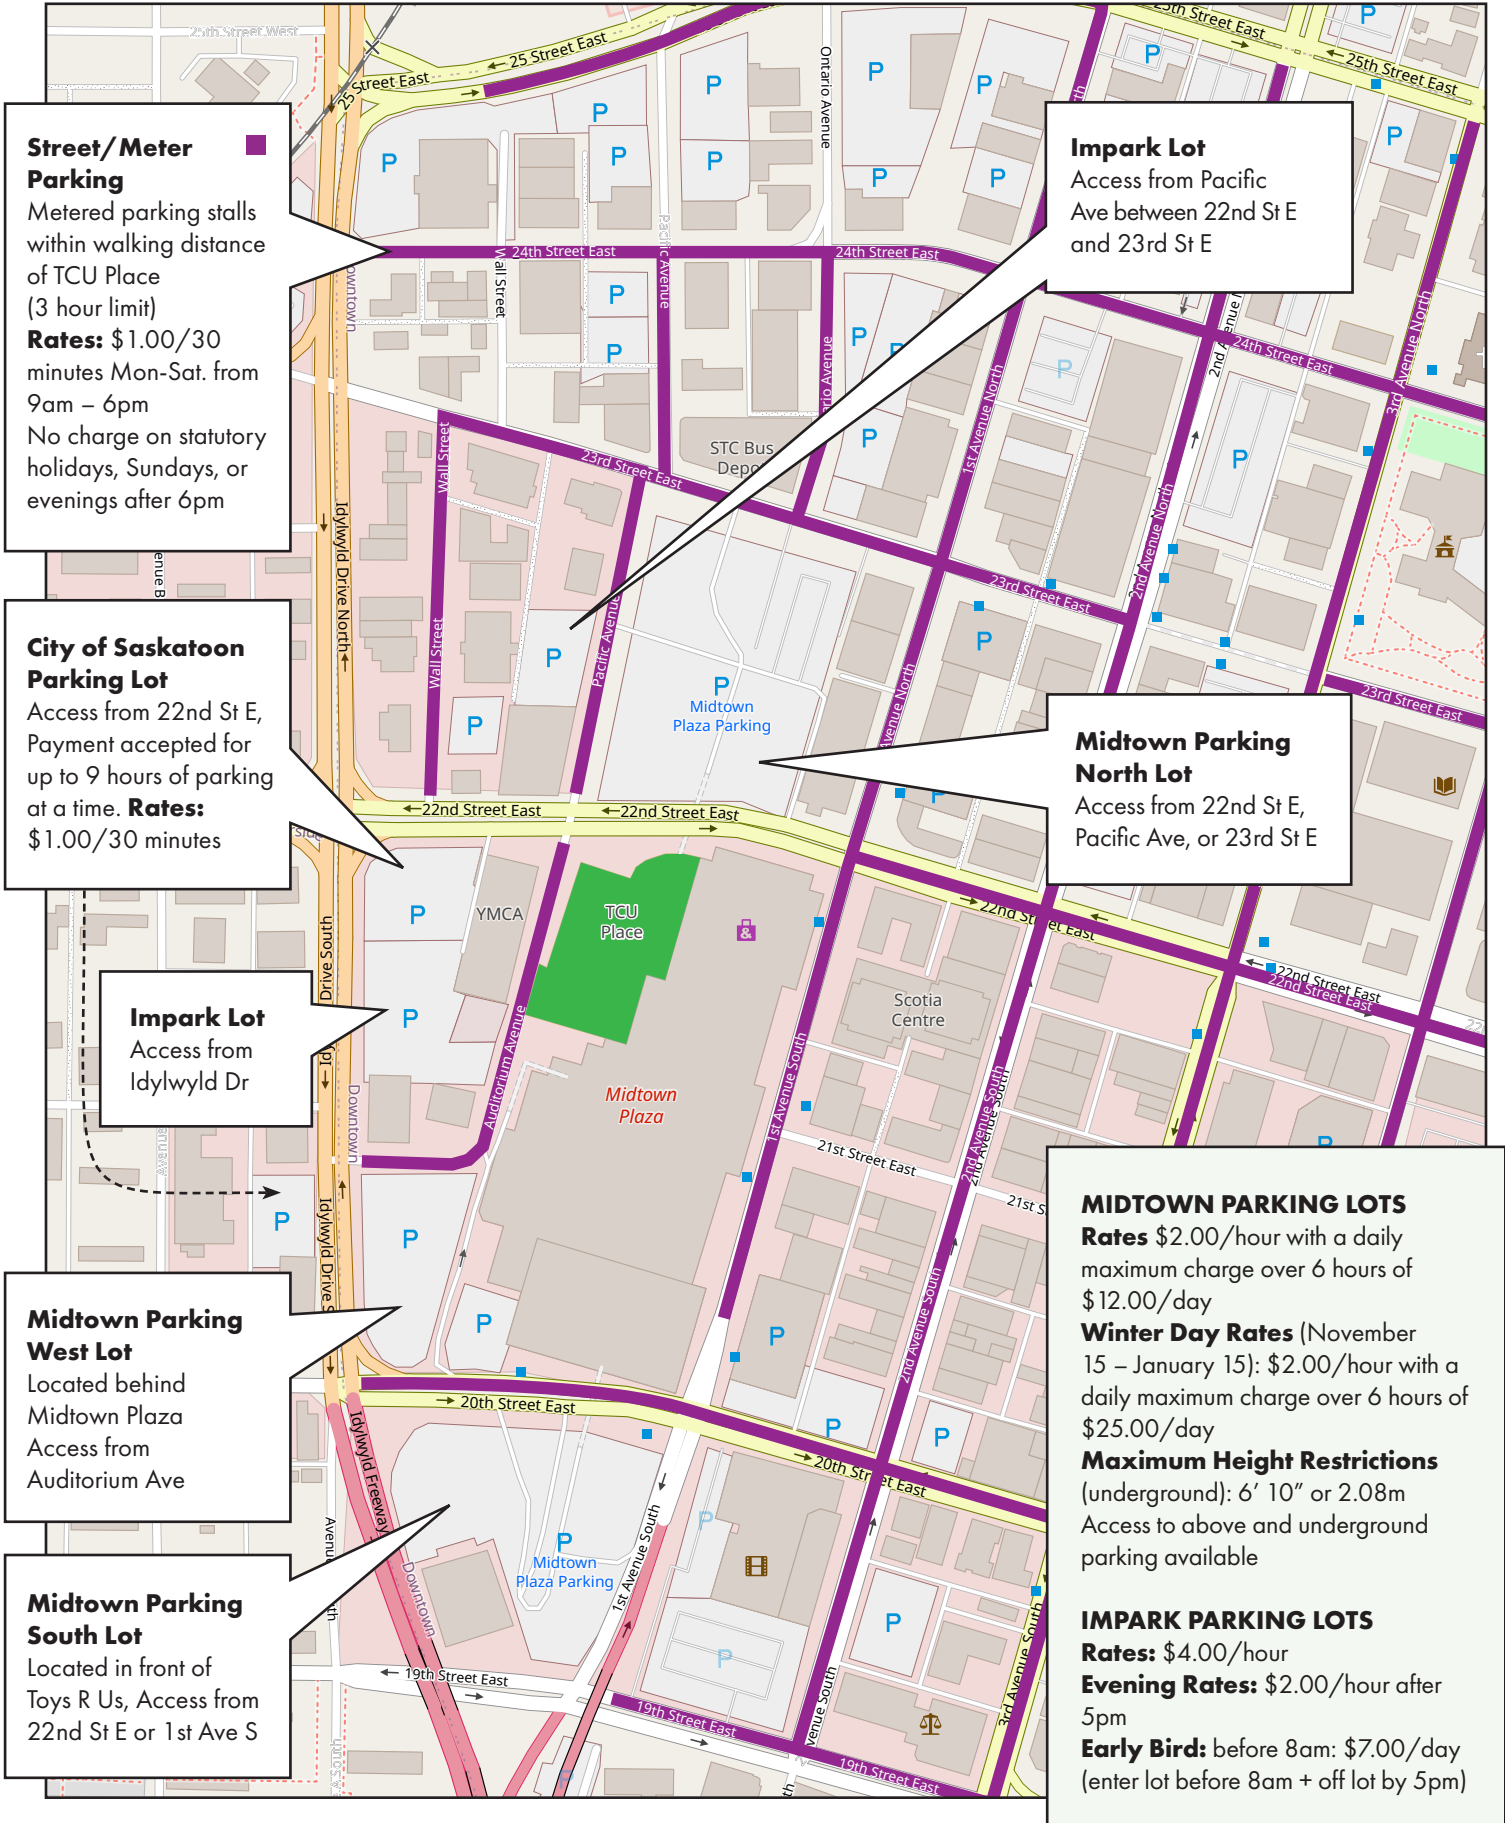

PARKING NEAR TCU PLACE

Street/Meter Parking
 Metered parking stalls within walking distance of TCU Place (3 hour limit)
Rates: \$1.00/30 minutes Mon-Sat. from 9am – 6pm
 No charge on statutory holidays, Sundays, or evenings after 6pm

City of Saskatoon Parking Lot
 Access from 22nd St E, Payment accepted for up to 9 hours of parking at a time. **Rates:** \$1.00/30 minutes

Impark Lot
 Access from Idylwyld Dr

Midtown Parking West Lot
 Located behind Midtown Plaza
 Access from Auditorium Ave

Midtown Parking South Lot
 Located in front of Toys R Us, Access from 22nd St E or 1st Ave S

Impark Lot
 Access from Pacific Ave between 22nd St E and 23rd St E

Midtown Parking North Lot
 Access from 22nd St E, Pacific Ave, or 23rd St E

IMPARK PARKING LOTS
Rates: \$4.00/hour
Evening Rates: \$2.00/hour after 5pm
Early Bird: before 8am: \$7.00/day (enter lot before 8am + off lot by 5pm)